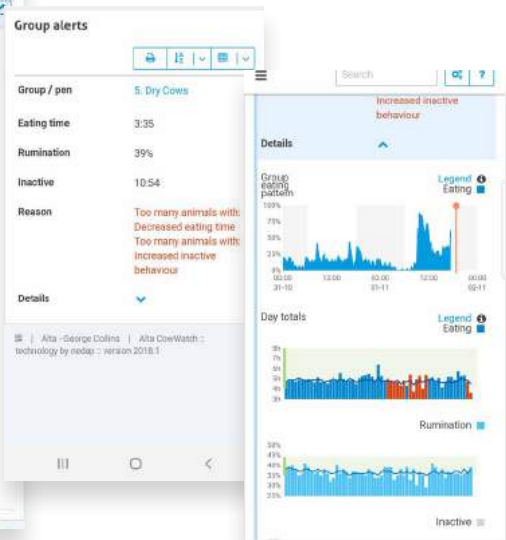

Group Pen Alert

Alta COW WATCH charts the behavior patterns of your groups and entire herd to show you how external factors and management decisions can influence the herd's performance.

In this group alert example, a high percentage of cows in this group had lower than average eating time. Getting an alert like this allows you to make management changes based on what may have caused that alert.

Group alerts, let you use fact-based information to measure and evaluate the impact of new or changed feeding strategies, housing conditions and milking procedures to improve your bottom line.