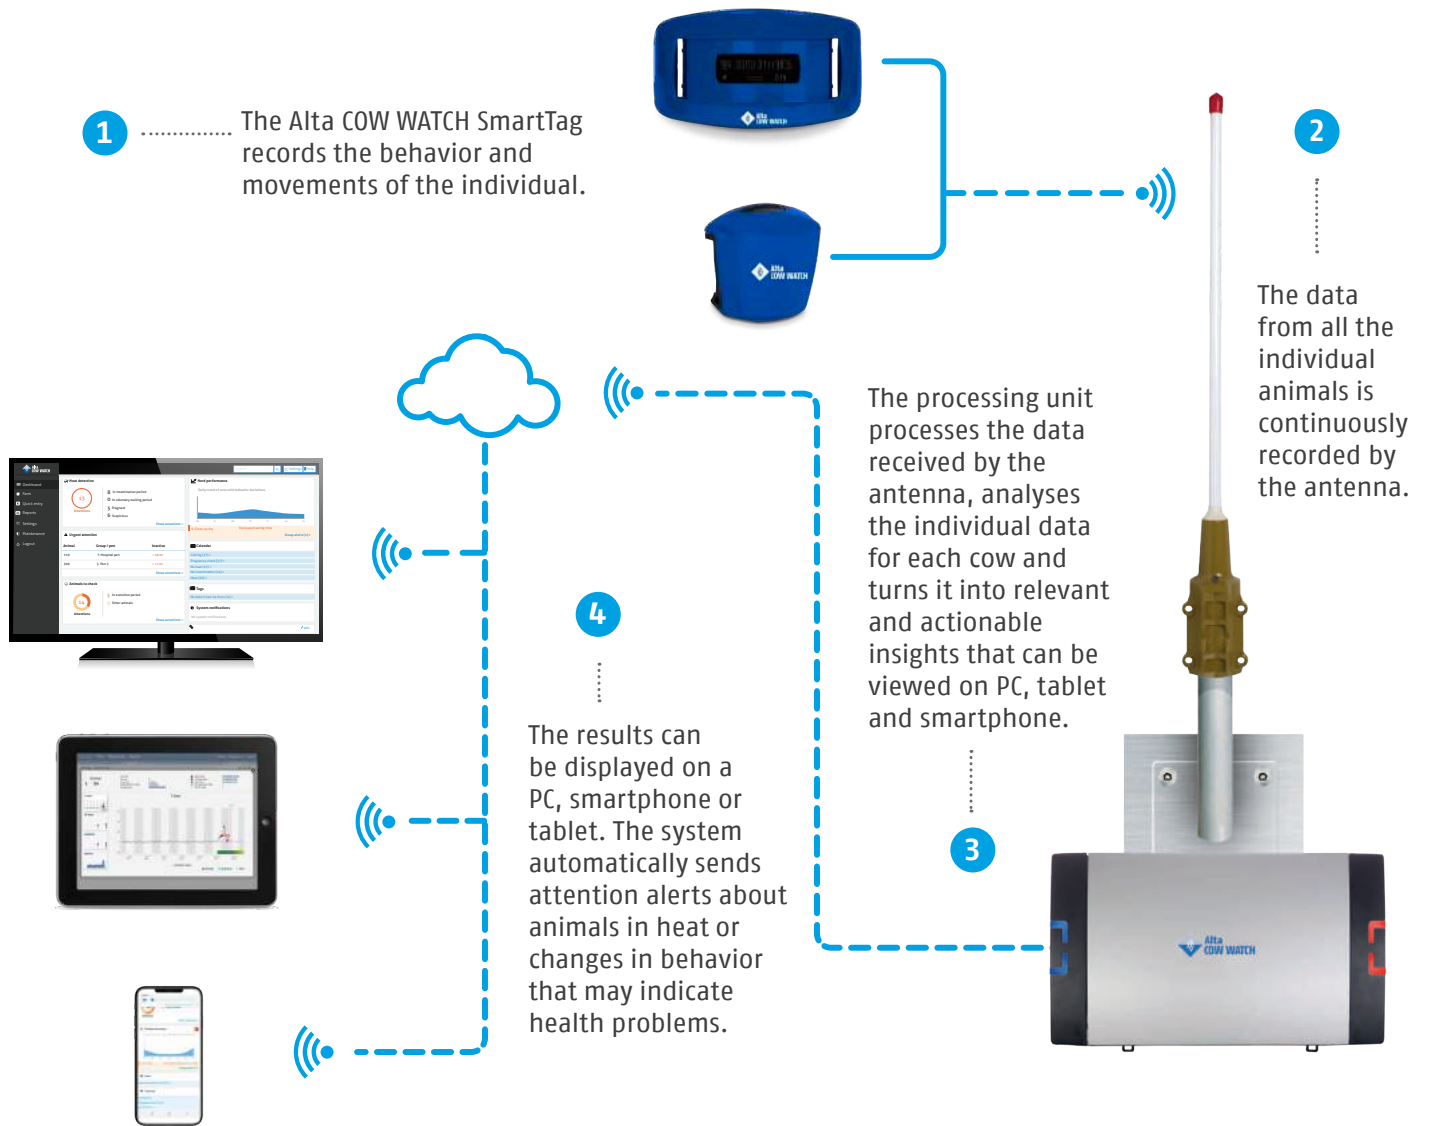

HOW IT WORKS

- ———— Wire UTP Cat 5 (Max. 100m)
- - - - - Wireless

Failure rate of just 0.5% over the lifetime of the tag.
Typical failure rate in other tags is 7%, or more, per year.