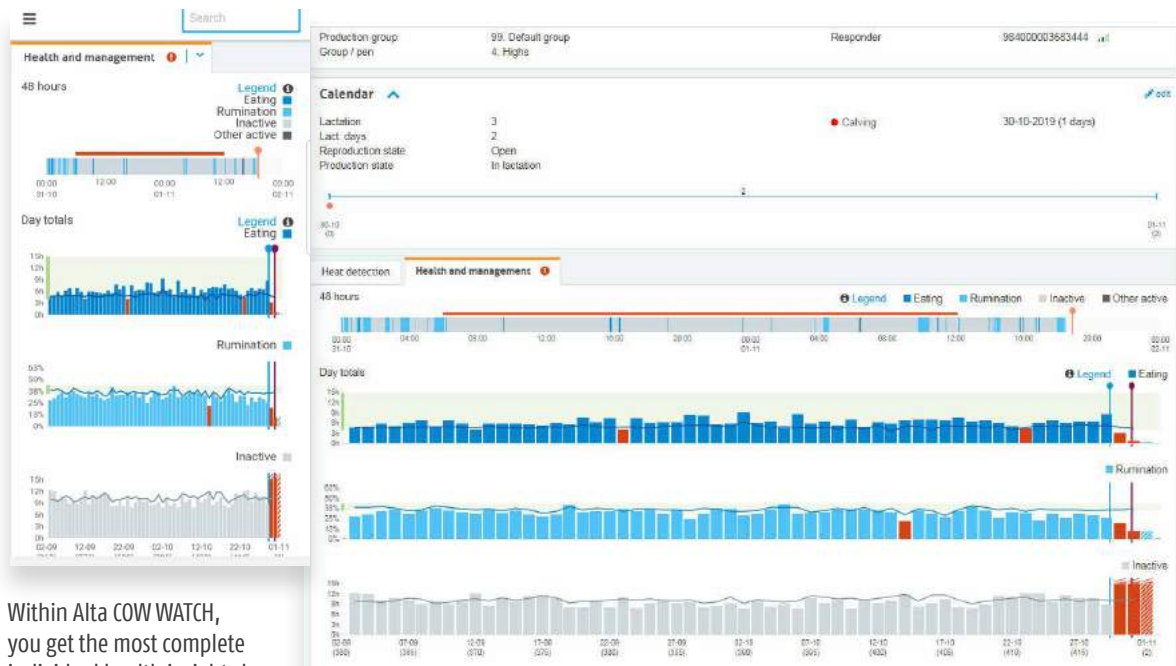

Health Management

Within Alta COW WATCH, you get the most complete individual health insights by comparing each cow's current behavior with three different aspects: the optimal behavior standards, the previous behavior of the cow, and the behavior of the group she is in.

When Alta COW WATCH detects changes or abnormalities, it provides the earliest and most reliable health alerts. This graph and alert show a cow that dropped significantly in eating and rumination over the past two days and was much less active. Alerts and insights like this let you know which cows may need urgent attention, and which cows should be checked today, so you can address potential health issues before they become problems.