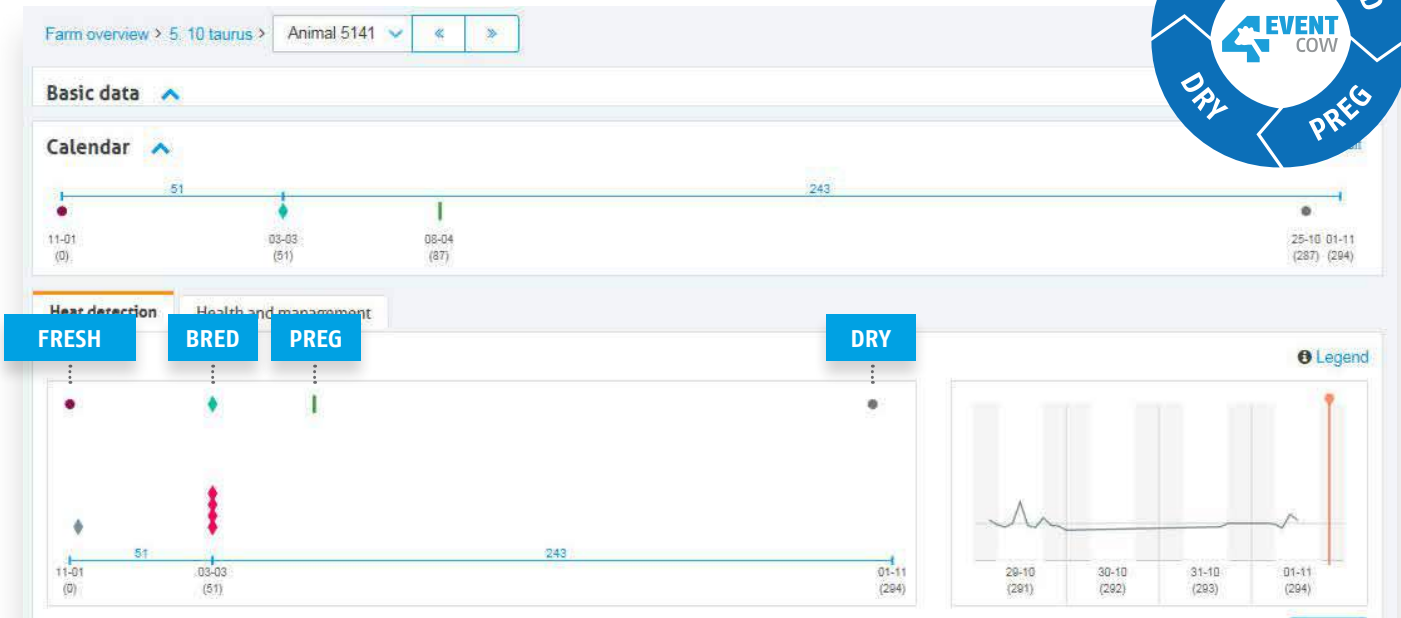

# Alta 4-EVENT COW

This report shows the lactation events of a profitable, trouble-free Alta 4-EVENT COW. You'll see she had a **fresh** event, but no other issues around calving. She was later **bred** one time after Alta COW WATCH detected her in heat. She was then confirmed **pregnant**, and continued through her lactation with no other events or issues before she went **dry**.