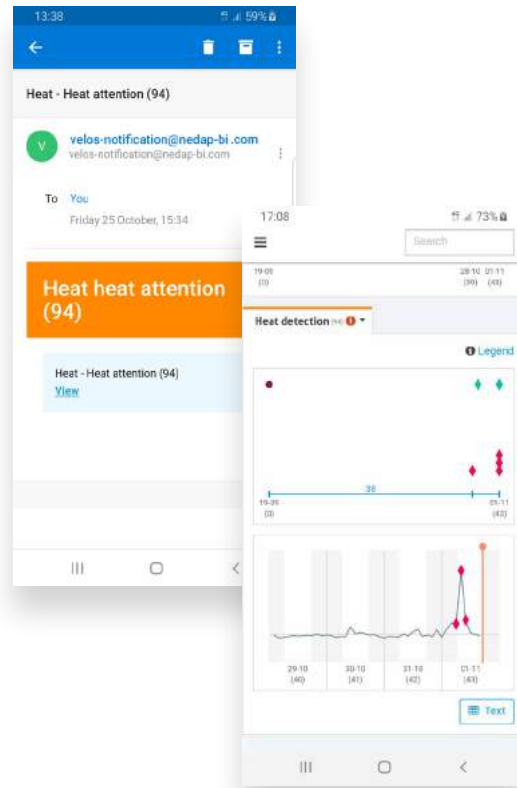

Heat Detection

Alta COW WATCH automatically tracks signs of estrus 24 hours a day to improve your herd's repro results.

The system gives you an individual alert like this, plus a clear list of all cows in heat. The list will tell you each cow's optimal moment to inseminate for the highest chance of conception. It also provides additional repro insights to help you to identify cows with irregular heats, non-cycling cows and non-pregnant cows.

"We first installed Alta COW WATCH on the heifer unit replacing an aging system, and instantly saw improvements in heat detection and conception. This gave us the confidence to install a second system on the dairy unit. With a preg rate of 17% upon install, within the twelve months the system has been on farm, we are now at a 28% average, with a four-week preg rate of 32%."

*David Swale
Joylan Farms – 430 cows*